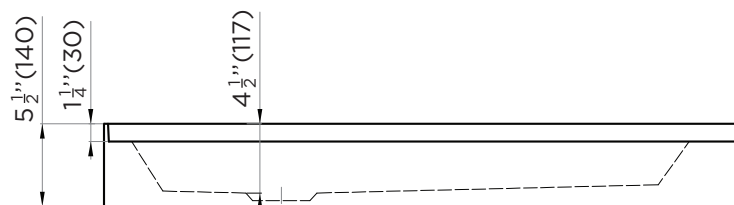

# SHOWER BASE

## NEO-ANGLE THRESHOLD

*ATTENTION! Dimensions may vary by up to 3/8". It is highly recommended to pull all dimensions of actual model for installation and measuring purposes.*

**MODEL# SBA4242W-NA**