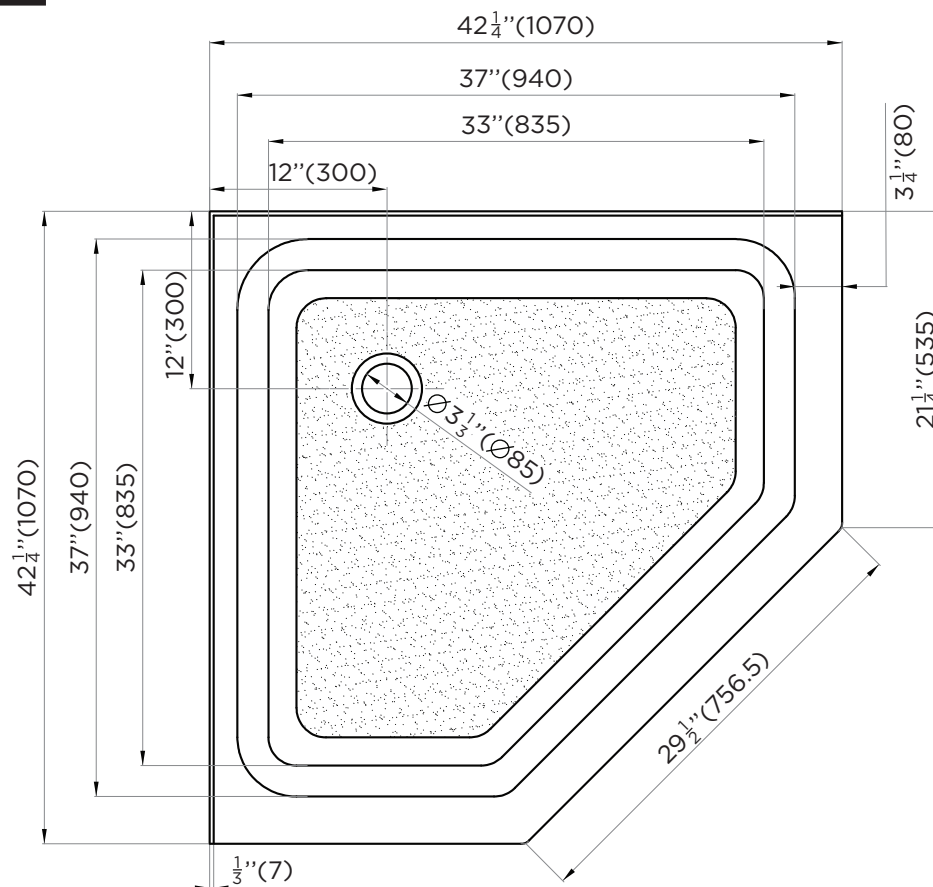

**SPECIFICATIONS / TECHNICAL DATA**

# SHOWER BASE

## NEO-ANGLE THRESHOLD

*ATTENTION! Dimensions may vary by up to 3/8". It is highly recommended to pull all dimensions of actual model for installation and measuring purposes.*

**MODEL# SBA4242W-NA**